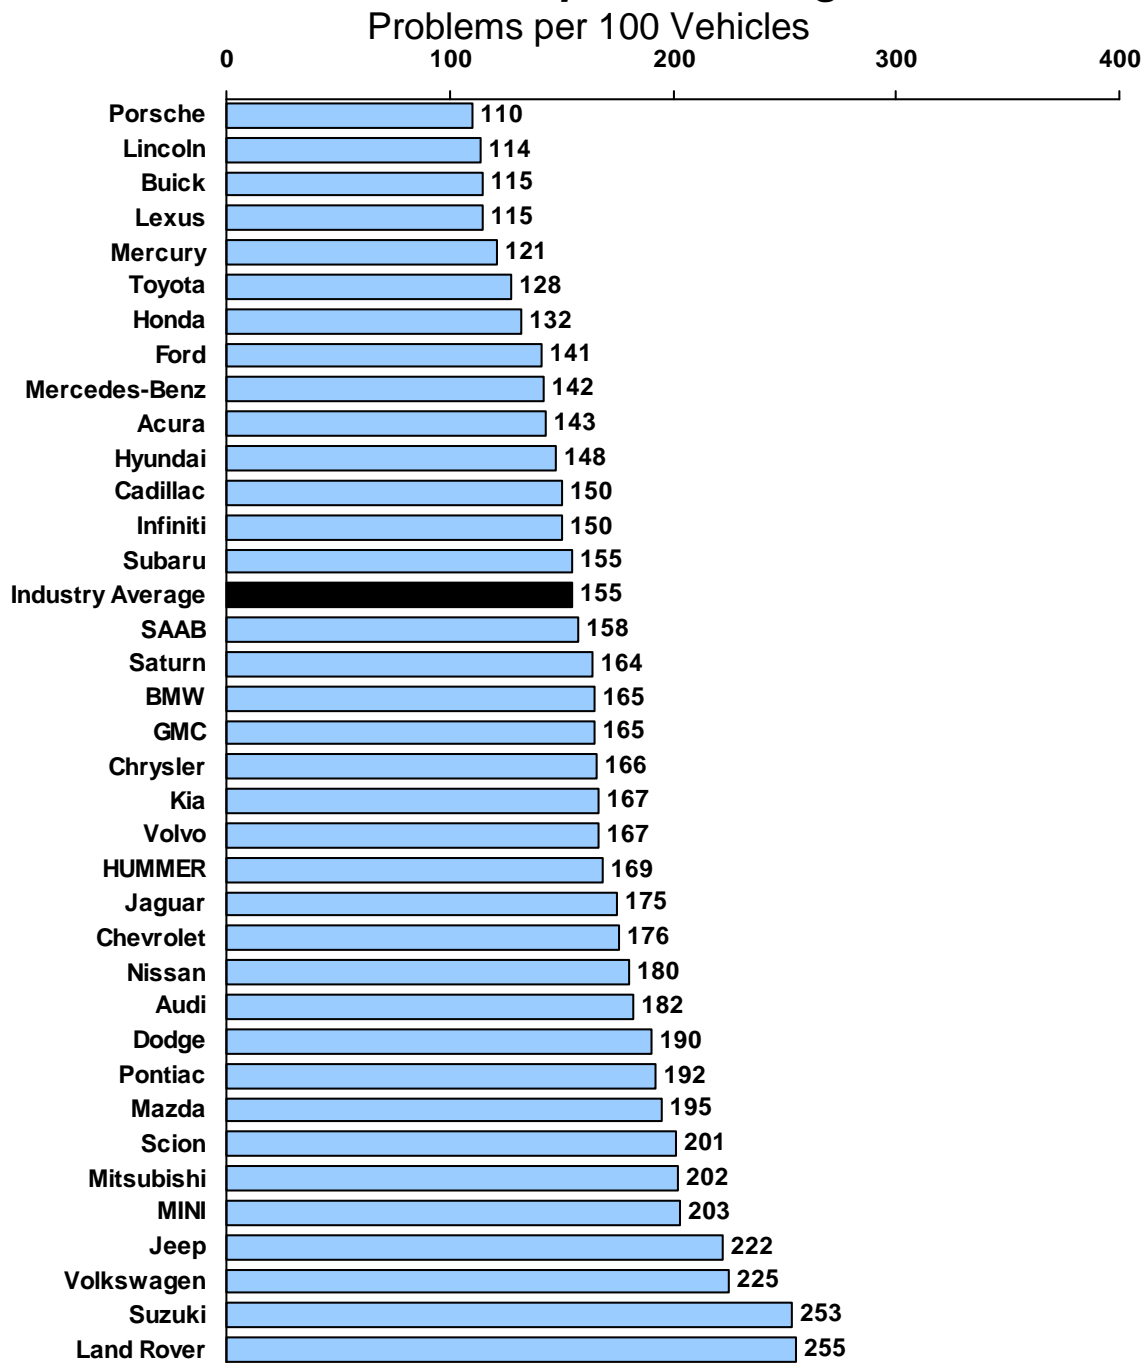

J.D. Power and Associates 2010 Vehicle Dependability StudySM (VDS)

2010 Nameplate Ranking

NOTE: Isuzu is included in the study but not ranked due to small sample size.

Source: J.D. Power and Associates 2010 Vehicle Dependability StudySM